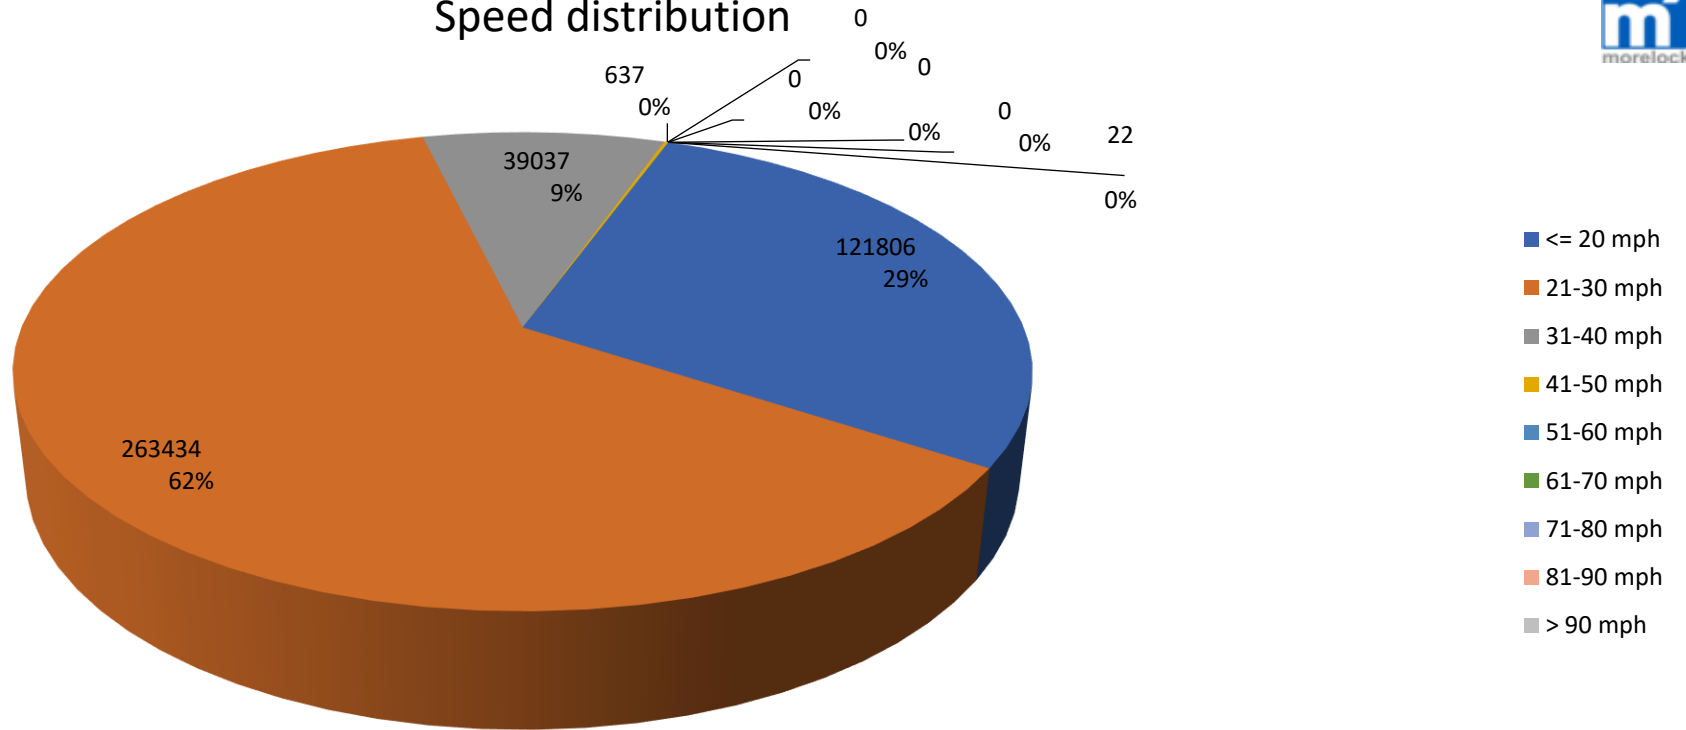

Speed distribution

Evaluation time	13 December 2018,18:00 - 10 September 2019,20:00					
Speed limit	50 mph	Values	Vehicles	Vd[mph]	Vmax[mph]	V85 [mph]
Speed violations	0.01 %	424936	66951	23	59	29
ADT	247					
AYT	90155					
Evaluation direction	Arriving					
Author:	6					
Comment:						
Location:						
Arriving vehicles from:						
Departing vehicles to:						