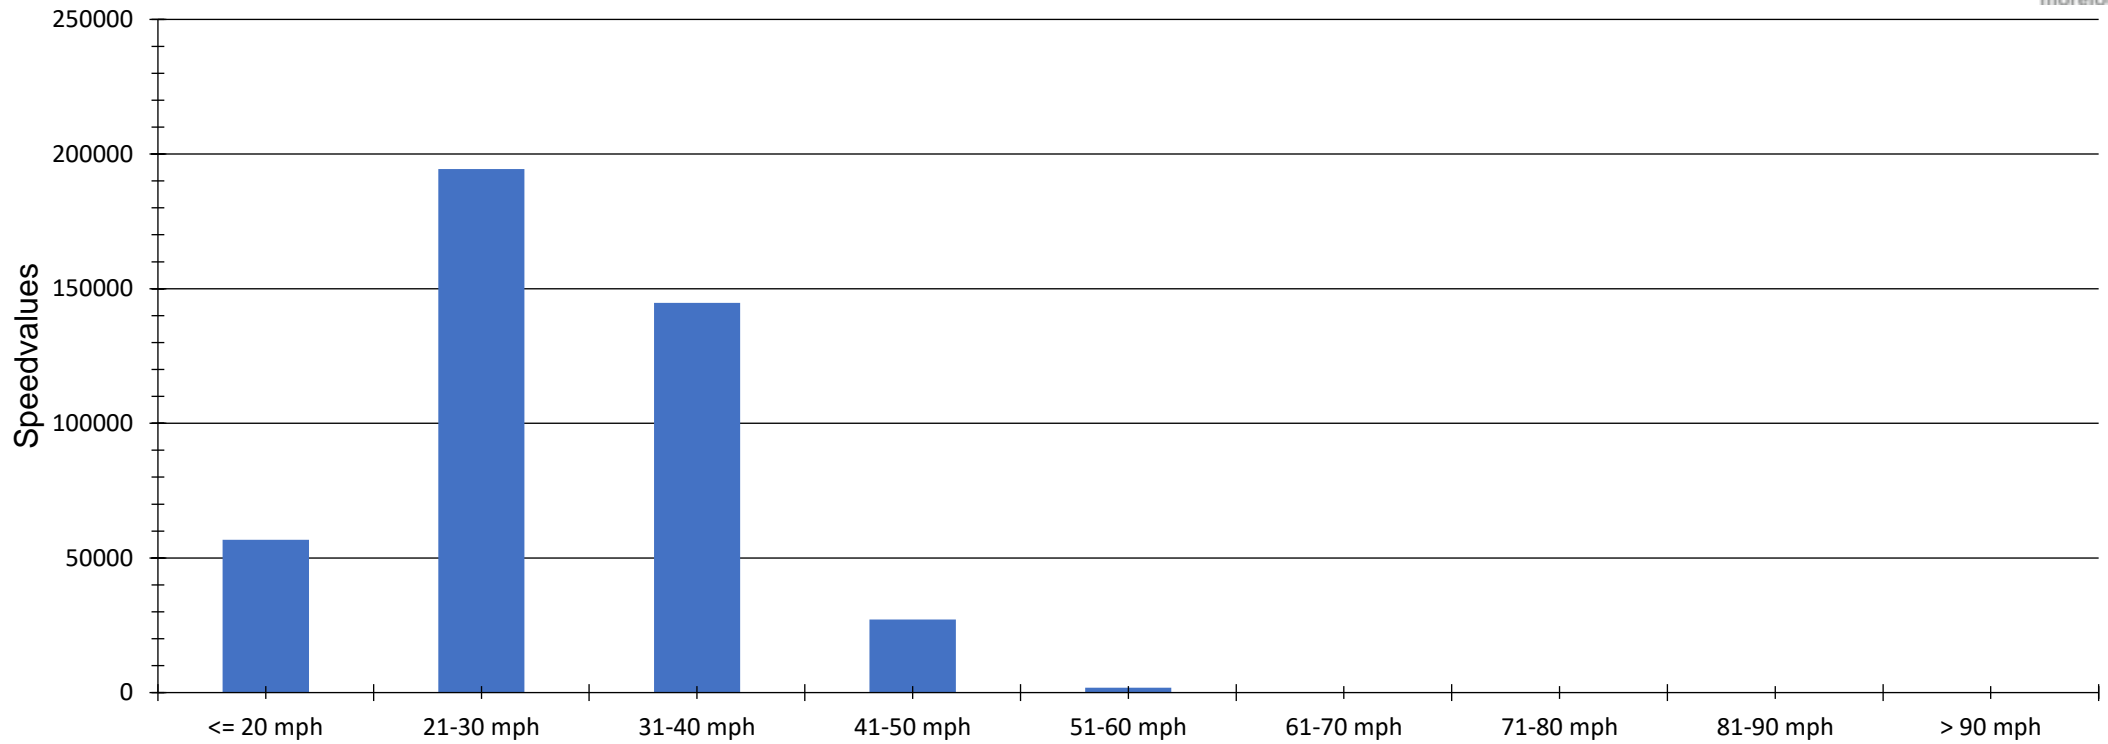

# Speed distribution

<b>Evaluation time</b>	04 March 2019,17:00 - 22 October 2019,20:00					
<b>Speed limit</b>	50 mph	<b>Values</b>	<b>Vehicles</b>	<b>Vd[mph]</b>	<b>Vmax[mph]</b>	<b>V85 [mph]</b>
<b>Speed violations</b>	0.45 %	424900	82448	29	74	37
<b>ADT</b>	355					
<b>AYT</b>	129575					
<b>Evaluation direction</b>	Arriving					
<b>Author:</b>	6					
<b>Comment:</b>						
<b>Location:</b>						
<b>Arriving vehicles from:</b>						
<b>Departing vehicles to:</b>						