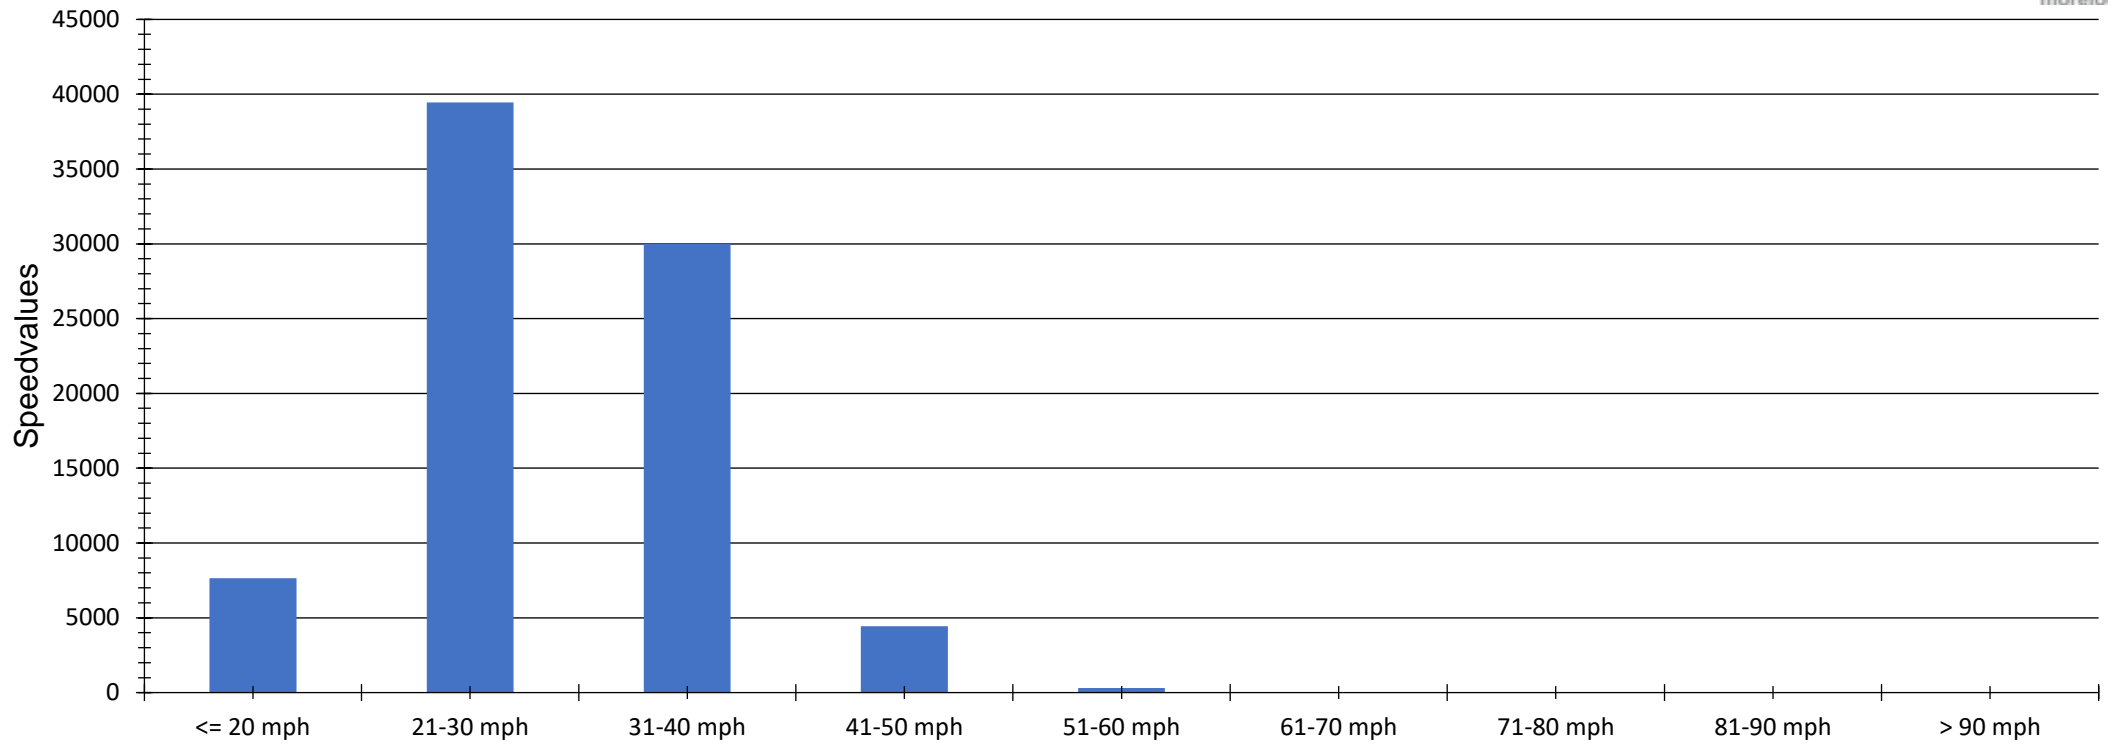

# Speed distribution

<b>Evaluation time</b> 22 October 2019,19:00 - 25 November 2019,17:00						
<b>Speed limit</b>	50 mph	<b>Values</b>	<b>Vehicles</b>	<b>Vd[mph]</b>	<b>Vmax[mph]</b>	<b>V85 [mph]</b>
<b>Speed violations</b>	0.39 %	81859	16176	29	67	36
<b>ADT</b>	477					
<b>AYT</b>	174105					
<b>Evaluation direction</b>	Arriving					
<b>Author:</b>	6					
<b>Comment:</b>						
<b>Location:</b>						
<b>Arriving vehicles from:</b>						
<b>Departing vehicles to:</b>						