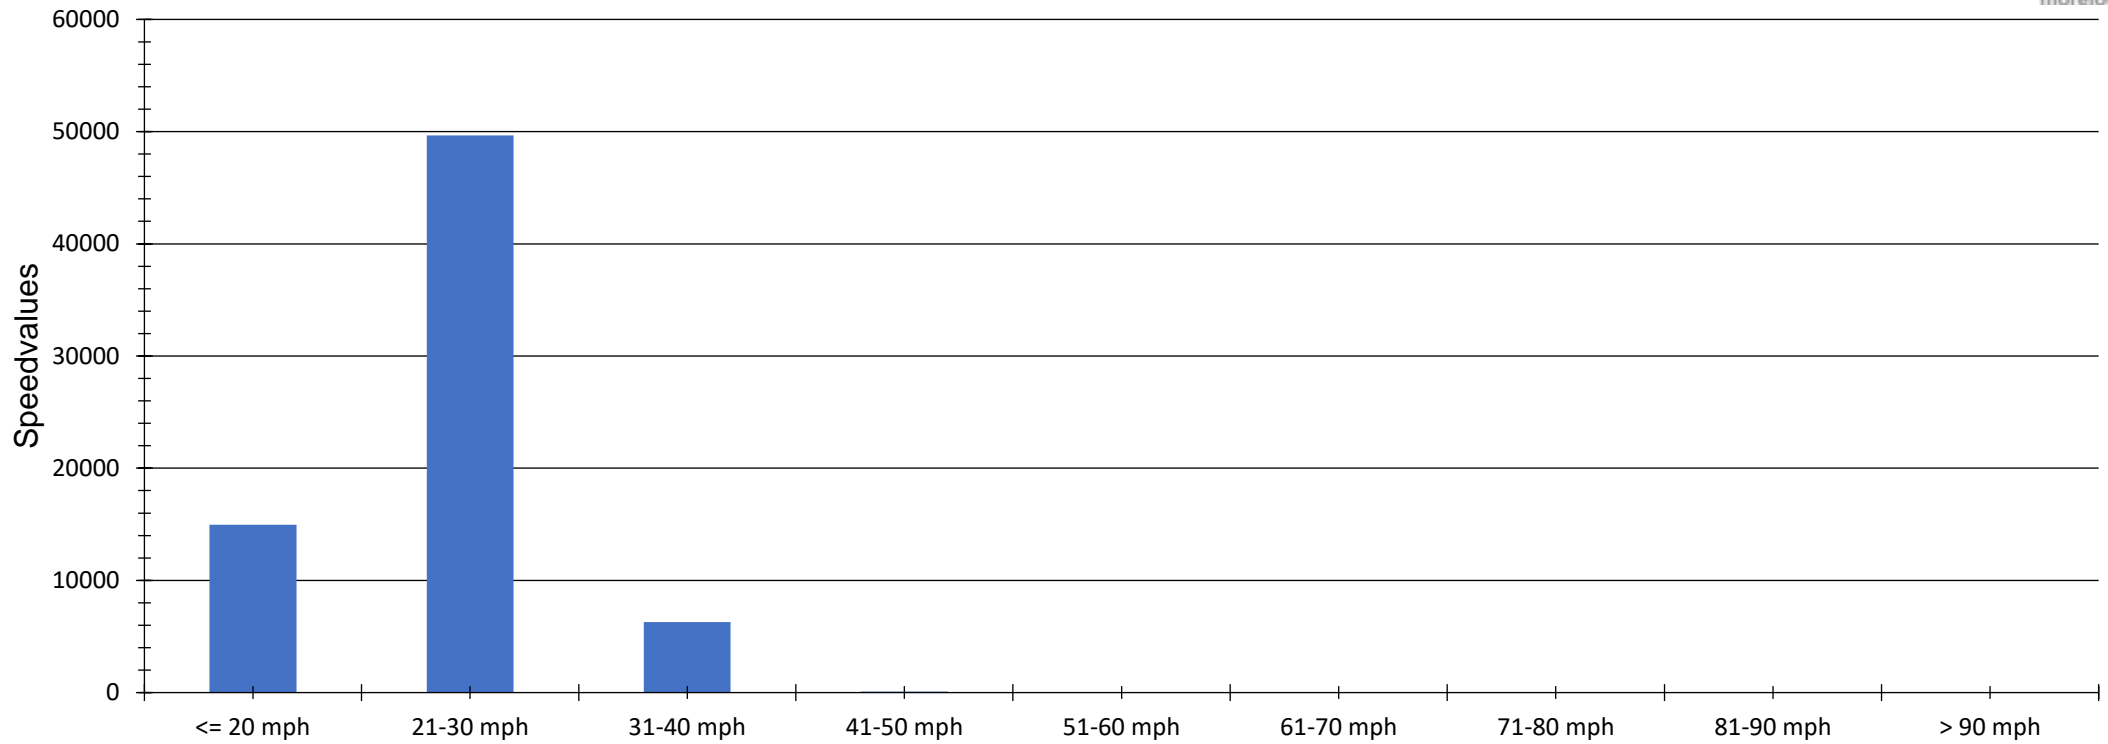

Speed distribution

Evaluation time 22 October 2019,19:00 - 25 November 2019,17:00						
Speed limit	50 mph	Values	Vehicles	Vd[mph]	Vmax[mph]	V85 [mph]
Speed violations	0.00 %	70998	11564	24	51	29
ADT	341					
AYT	124465					
Evaluation direction	Arriving					
Author:	6					
Comment:						
Location:						
Arriving vehicles from:						
Departing vehicles to:						