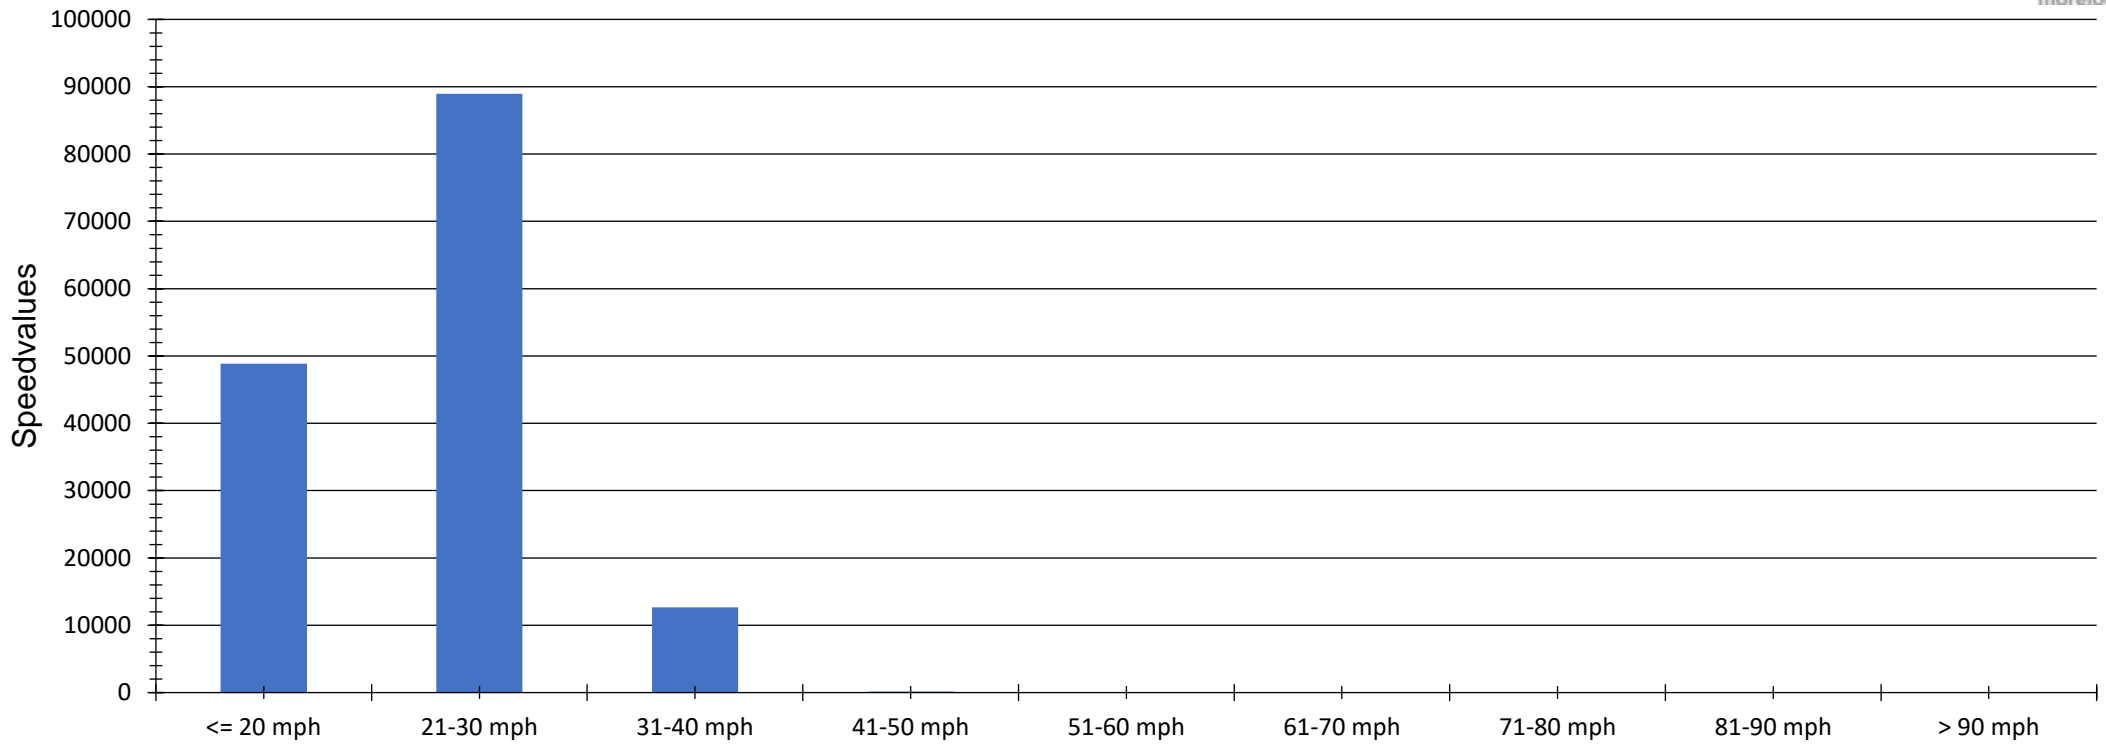

Speed distribution

Evaluation time	25 November 2019,16:00 - 03 March 2020,21:00					
Speed limit	50 mph	Values	Vehicles	Vd[mph]	Vmax[mph]	V85 [mph]
Speed violations	0.00 %	150589	23159	23	54	29
ADT	233					
AYT	85045					
Evaluation direction	Arriving					
Author:	6					
Comment:						
Location:						
Arriving vehicles from:						
Departing vehicles to:						