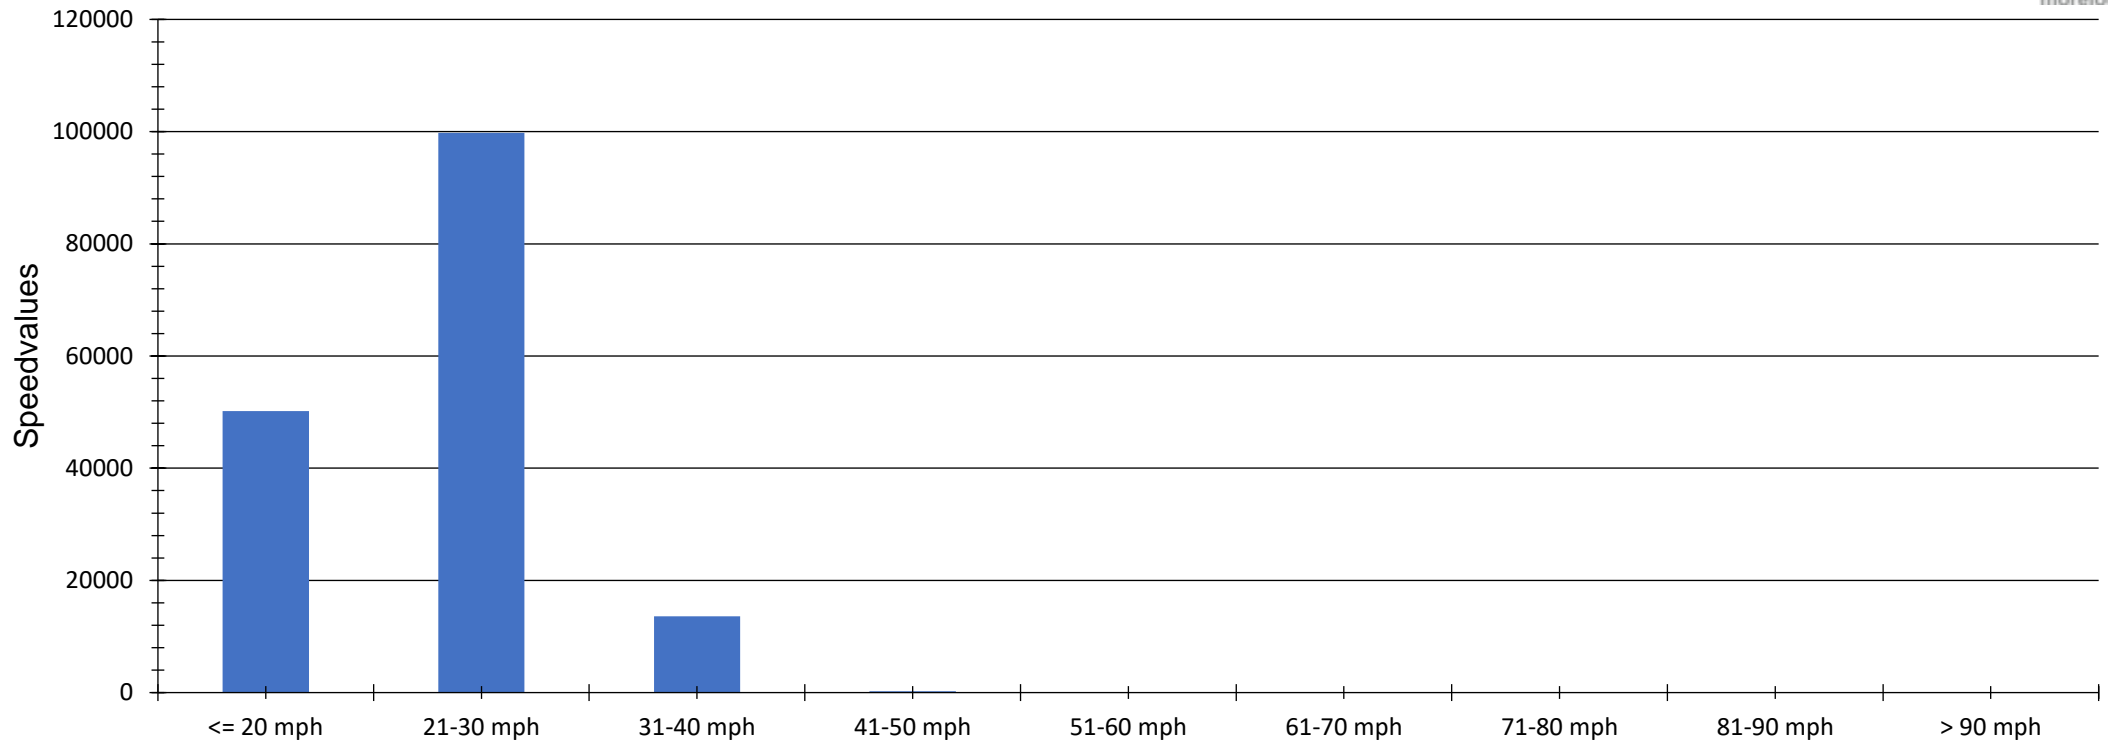

Speed distribution

Evaluation time	08 December 2020,20:00 - 11 April 2021,17:00					
Speed limit	50 mph	Values	Vehicles	Vd[mph]	Vmax[mph]	V85 [mph]
Speed violations	0.00 %	163764	25390	23	51	29
ADT	205					
AYT	74825					
Evaluation direction	Arriving					
Author:	6					
Comment:						
Location:						
Arriving vehicles from:						
Departing vehicles to:						