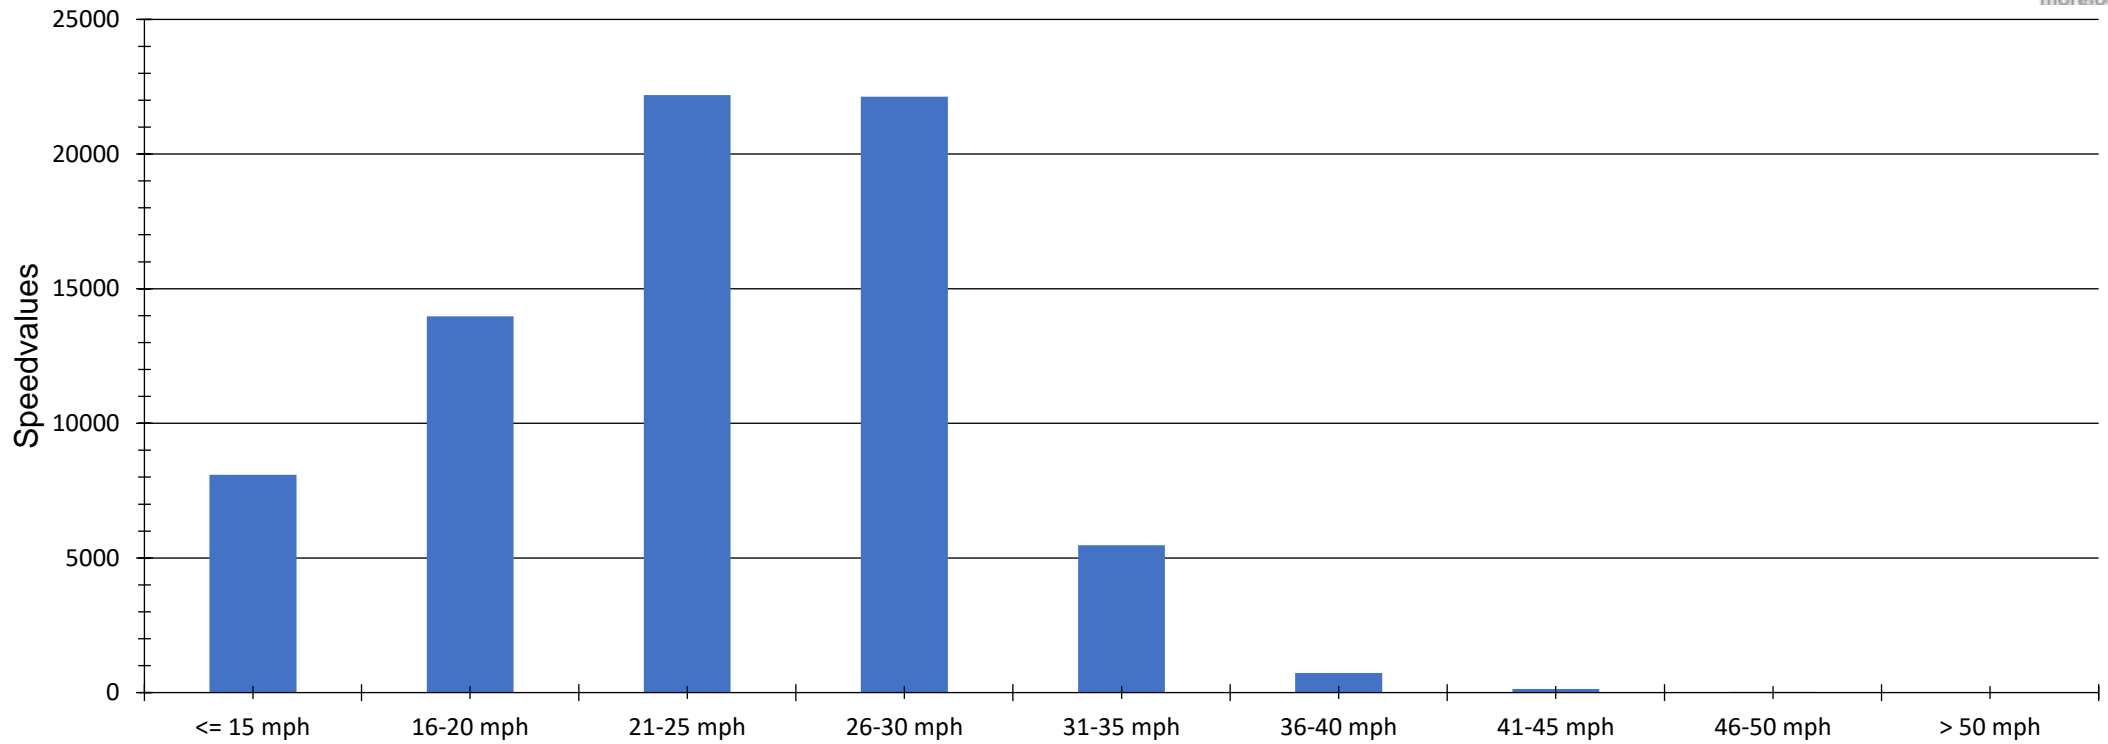

Arena - Speed distribution

Evaluation time 18 May 2021,19:00 - 29 June 2021,20:00						
Speed limit	30 mph	Values	Vehicles	Vd[mph]	Vmax[mph]	V85 [mph]
Speed violations	8.75 %	72762	11322	23	57	29
ADT	269					
AYT	98185					
Evaluation direction	Arriving					
Author:	6					
Comment:						
Location:						
Arriving vehicles from:						
Departing vehicles to:						