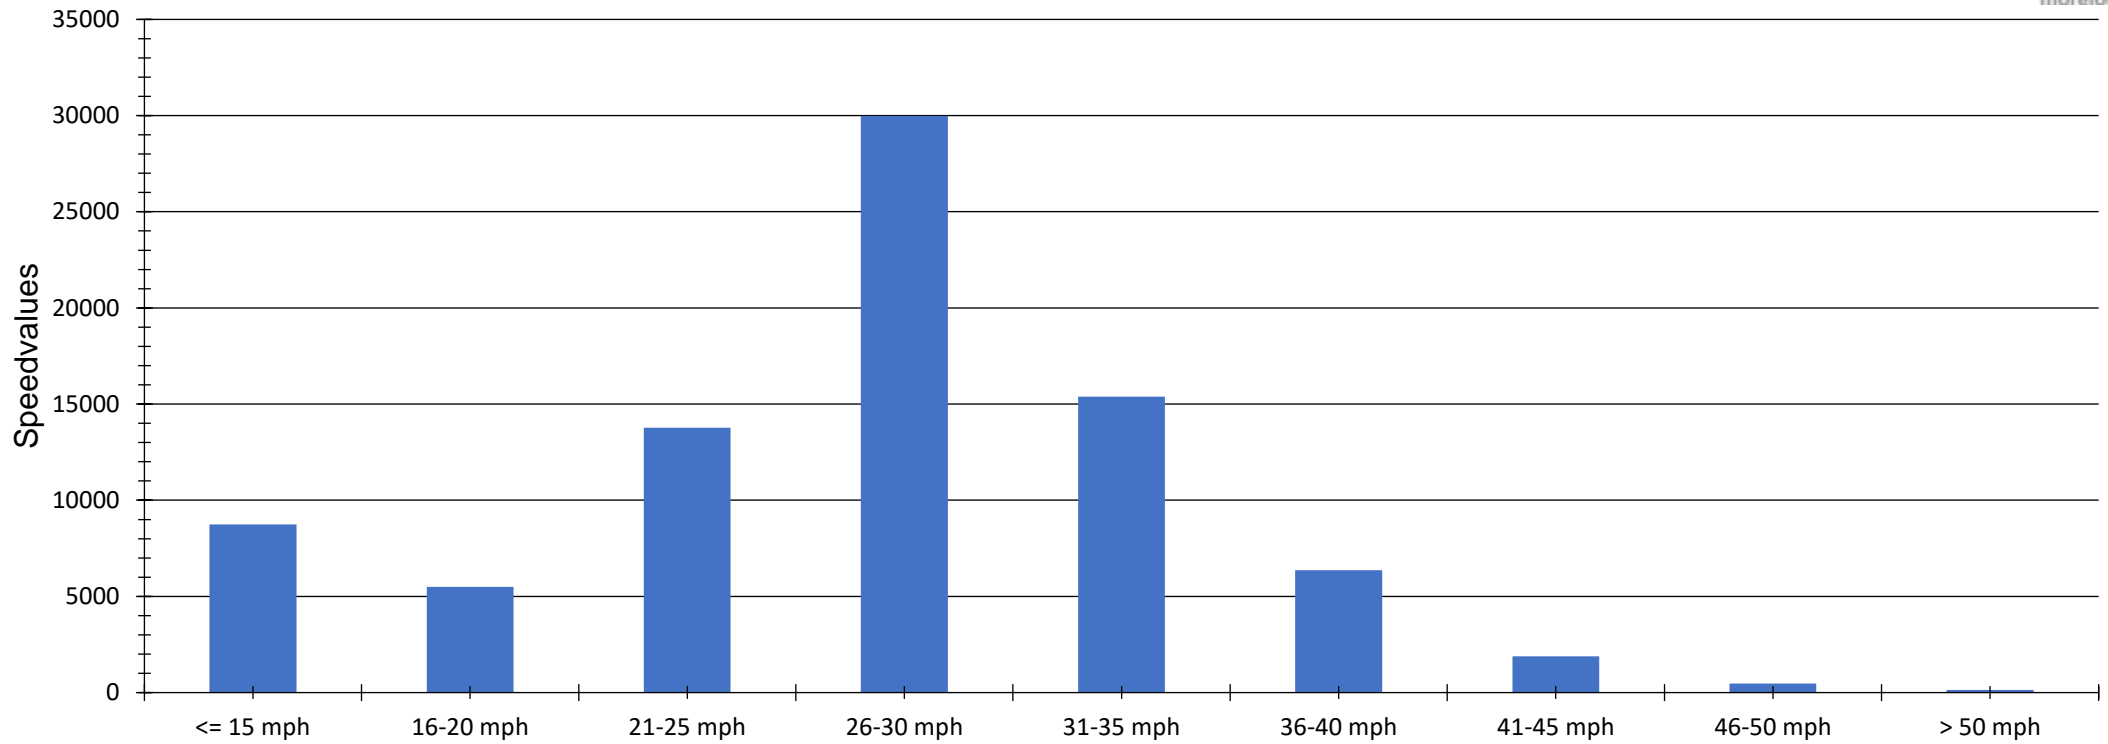

Village Hall Speed distribution

Evaluation time	18 May 2021,19:00 - 29 June 2021,20:00					
Speed limit	30 mph	Values	Vehicles	Vd[mph]	Vmax[mph]	V85 [mph]
Speed violations	29.47 %	82224	14831	27	77	34
ADT	353					
AYT	128845					
Evaluation direction	Arriving					
Author:	6					
Comment:						
Location:						
Arriving vehicles from:						
Departing vehicles to:						