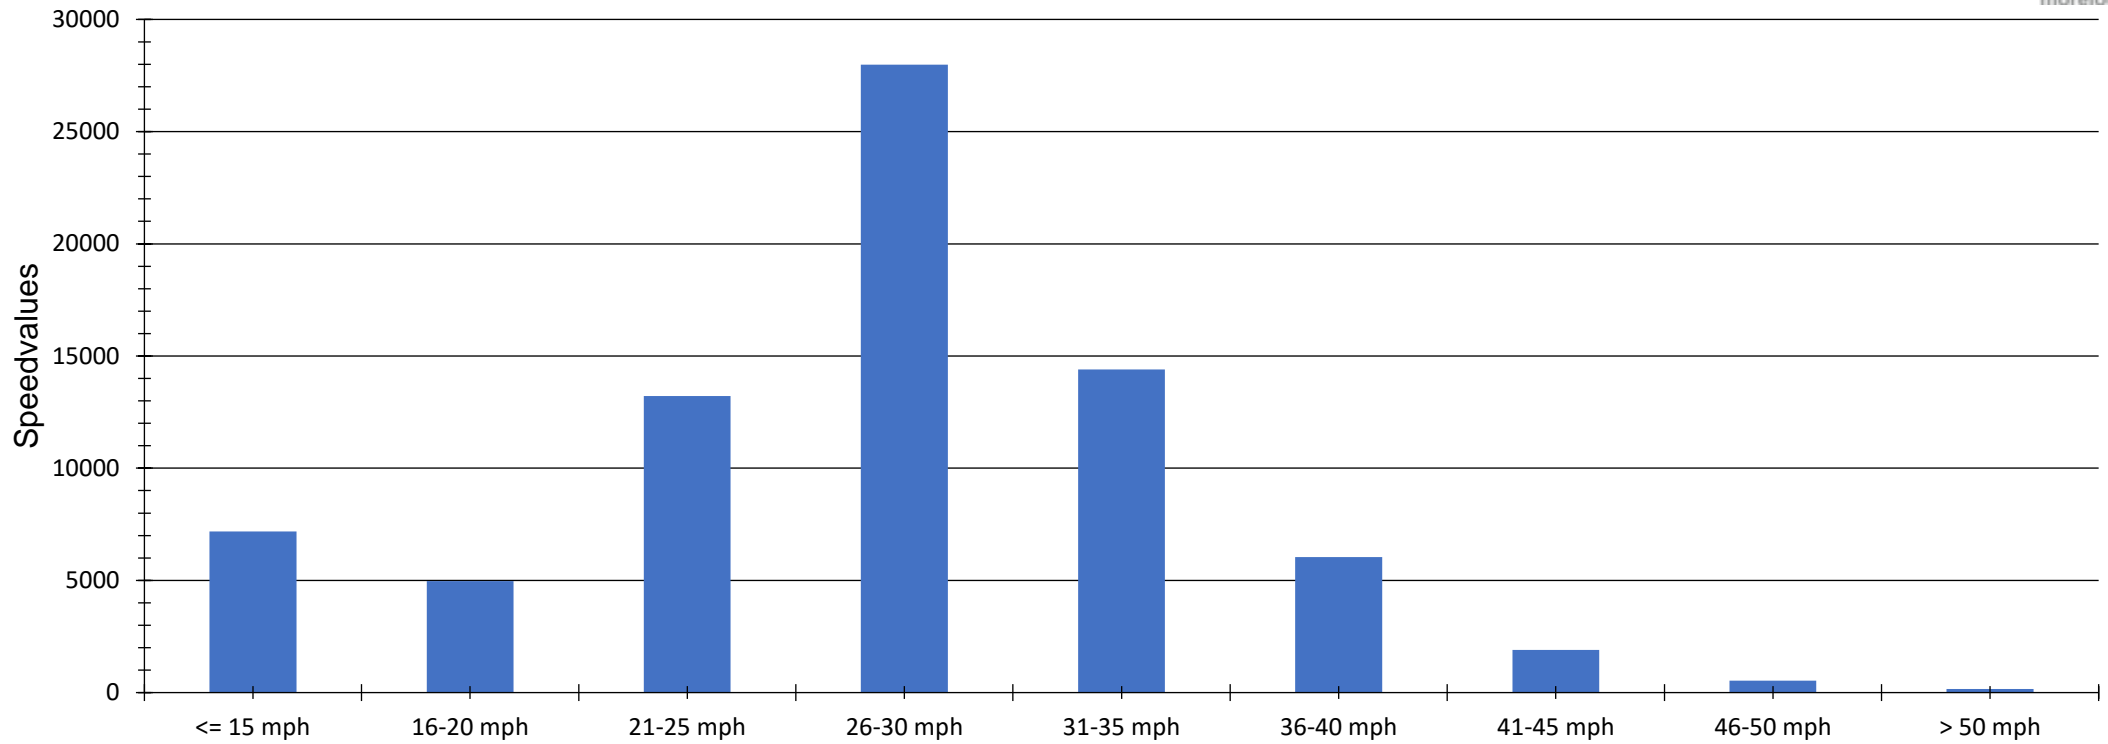

VILLAGE HALL - Speed distribution

Evaluation time	14 September 2021,19:00 - 26 October 2021,20:00					
Speed limit	30 mph	Values	Vehicles	Vd[mph]	Vmax[mph]	V85 [mph]
Speed violations	30.15 %	76385	13909	27	69	34
ADT	331					
AYT	120815					
Evaluation direction	Arriving					
Author:	6					
Comment:						
Location:						
Arriving vehicles from:						
Departing vehicles to:						