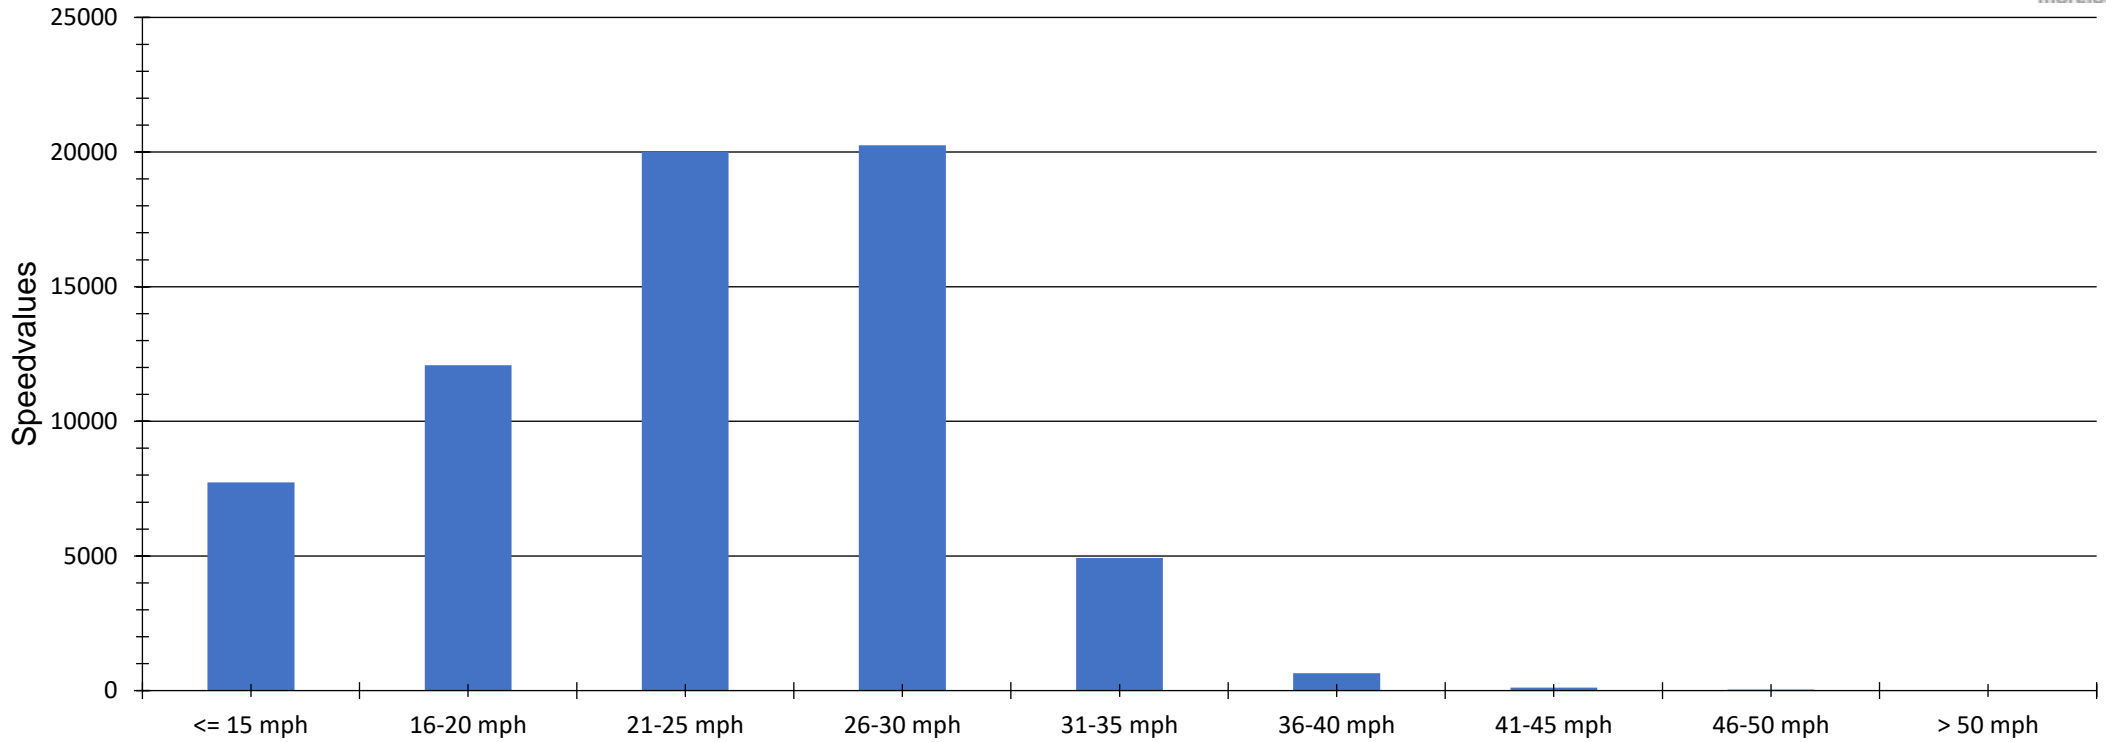

ARENA - Speed distribution

Evaluation time 14 September 2021,19:00 - 26 October 2021,20:00						
Speed limit	30 mph	Values	Vehicles	Vd[mph]	Vmax[mph]	V85 [mph]
Speed violations	8.70 %	65797	10239	23	55	29
ADT	244					
AYT	89060					
Evaluation direction	Arriving					
Author:	6					
Comment:						
Location:						
Arriving vehicles from:						
Departing vehicles to:						