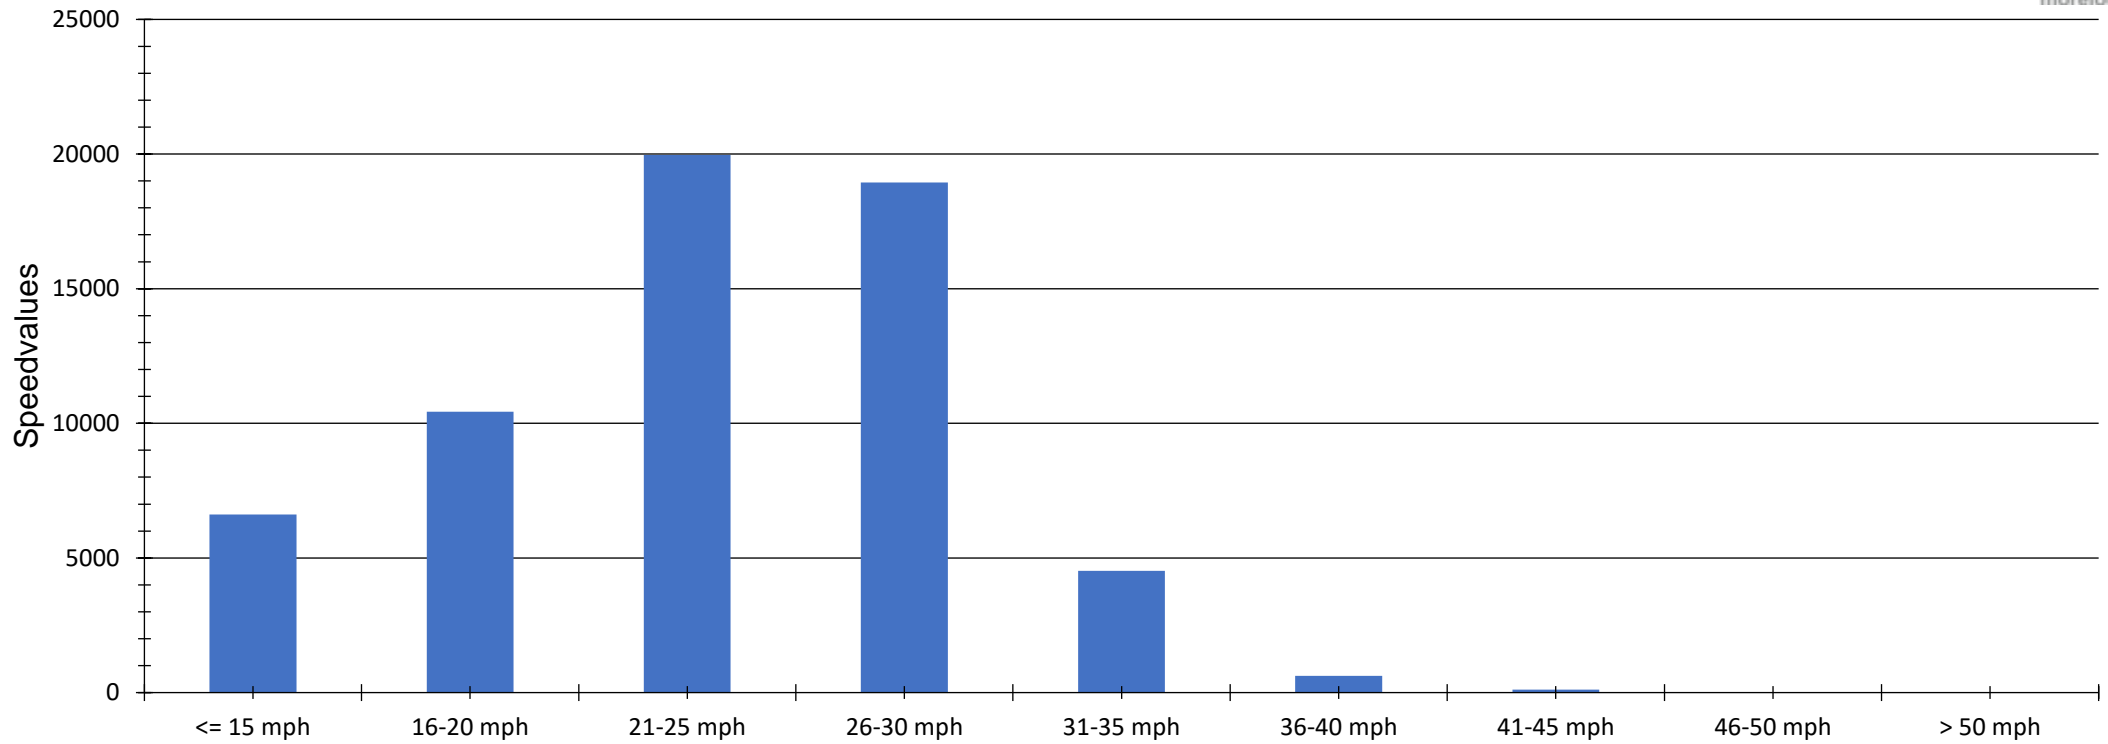

Arena - Speed distribution

Evaluation time 26 October 2021,19:00 - 07 December 2021,21:00						
Speed limit	30 mph	Values	Vehicles	Vd[mph]	Vmax[mph]	V85 [mph]
Speed violations	8.58 %	61200	9596	23	52	29
ADT	228					
AYT	83220					
Evaluation direction	Arriving					
Author:	6					
Comment:						
Location:						
Arriving vehicles from:						
Departing vehicles to:						