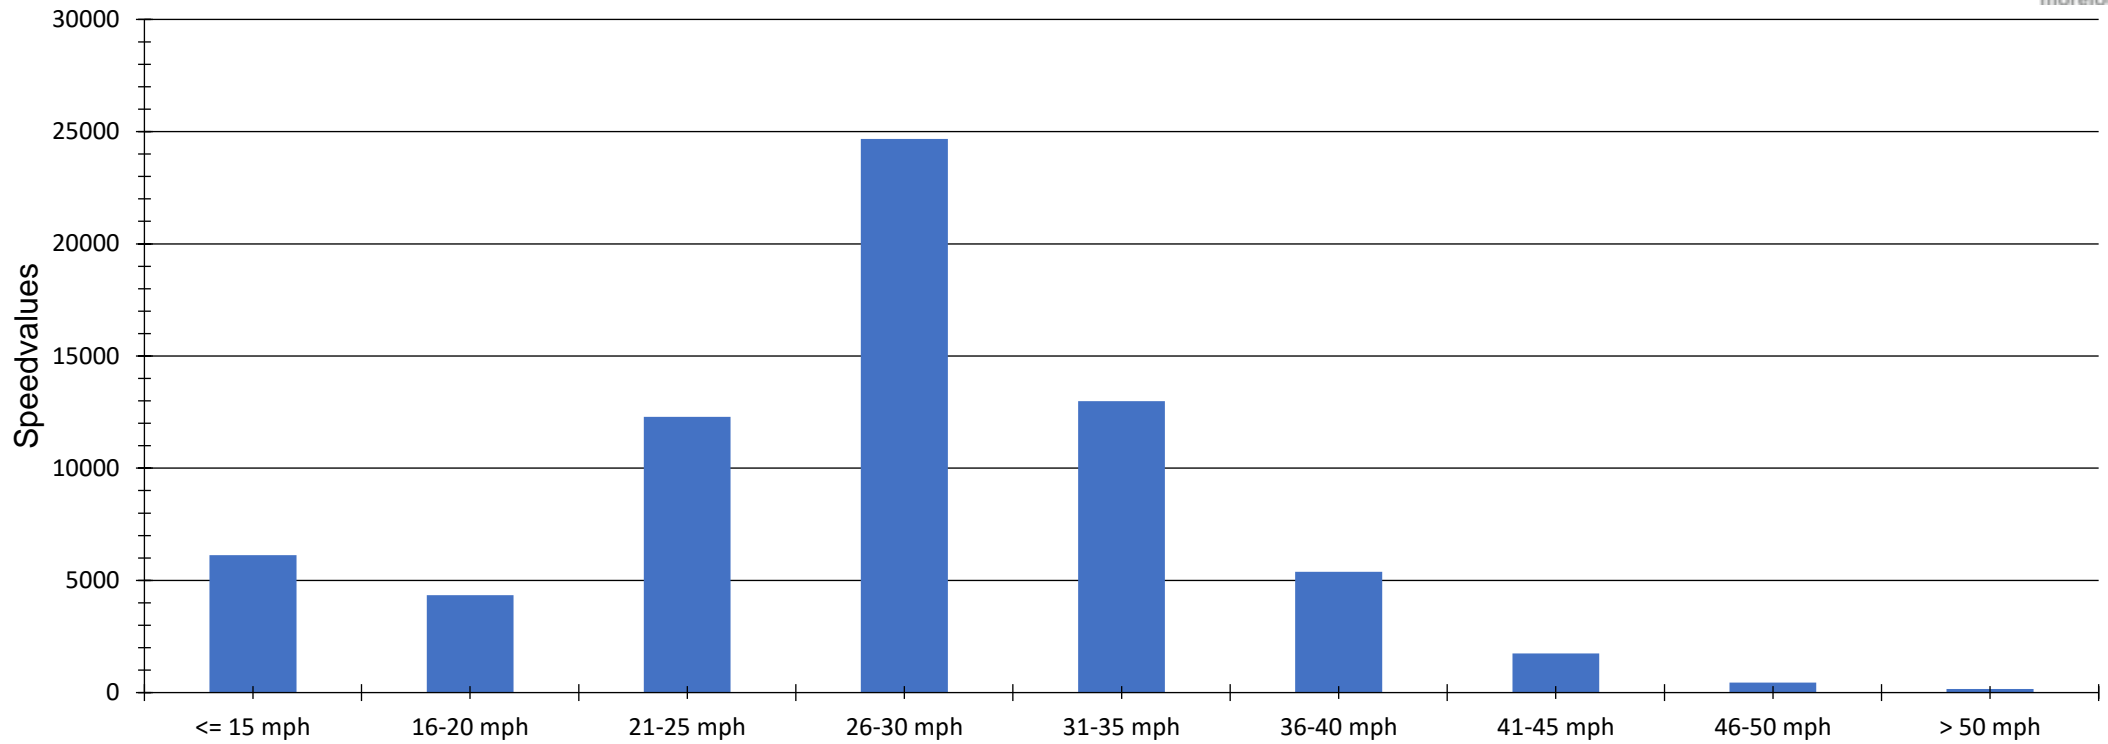

Village Hall - Speed distribution

Evaluation time	26 October 2021,19:00 - 07 December 2021,21:00					
Speed limit	30 mph	Values	Vehicles	Vd[mph]	Vmax[mph]	V85 [mph]
Speed violations	30.39 %	68142	12454	27	69	34
ADT	296					
AYT	108040					
Evaluation direction	Arriving					
Author:	6					
Comment:						
Location:						
Arriving vehicles from:						
Departing vehicles to:						