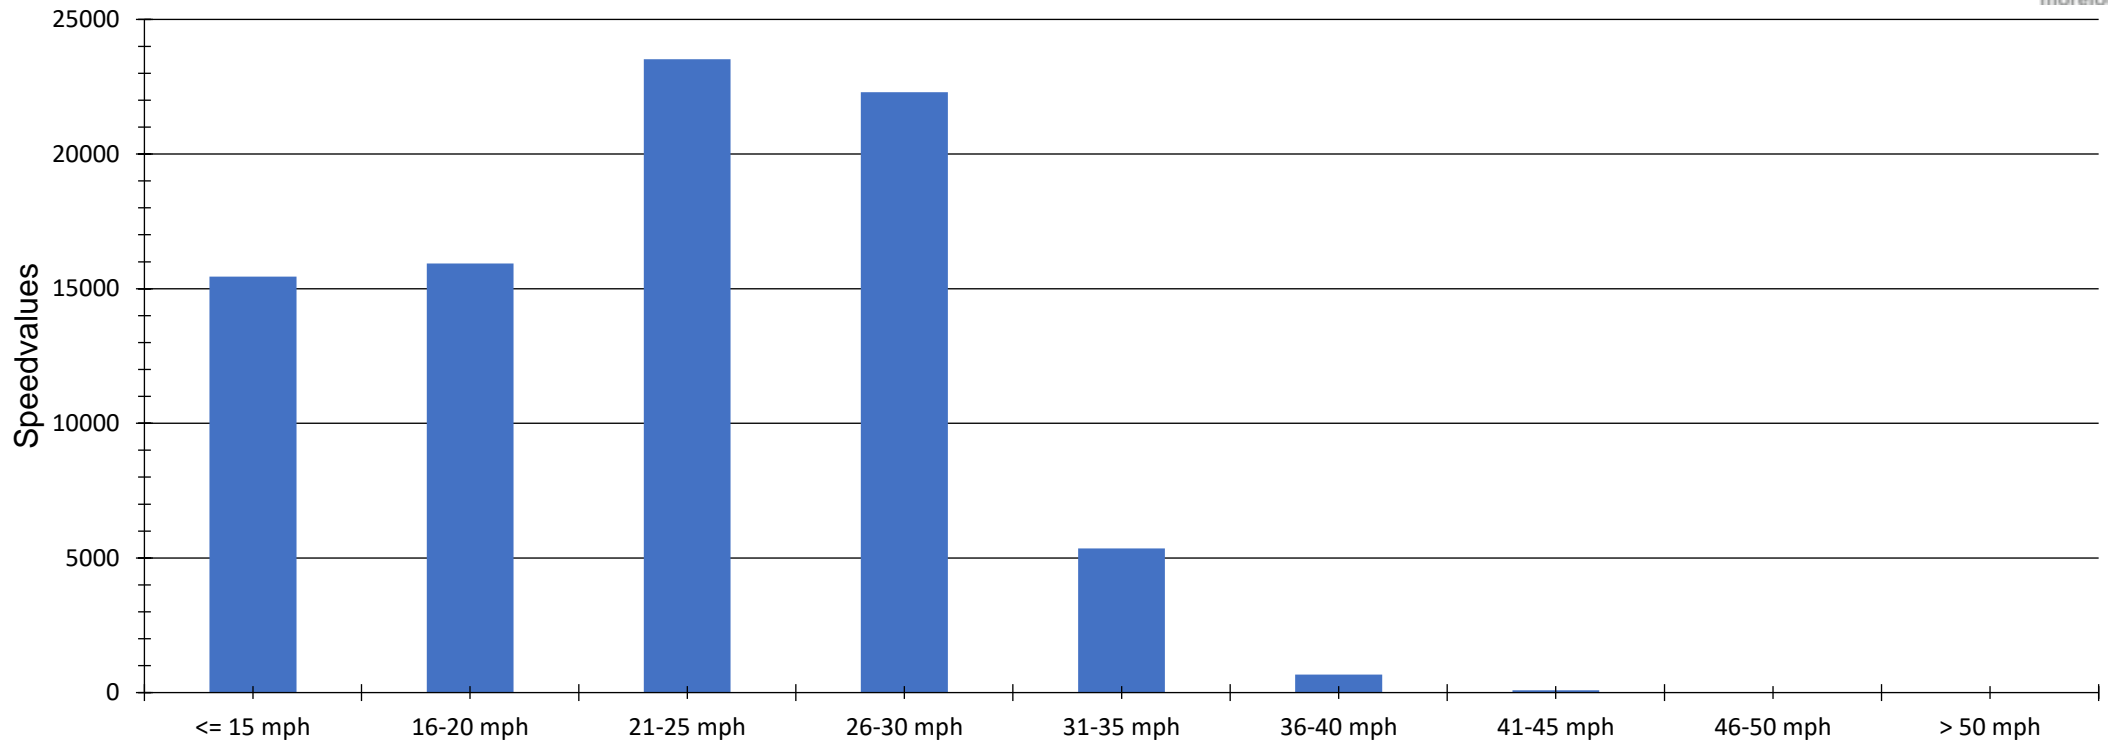

# Arena Speed distribution

<b>Evaluation time</b>	11 January 2022,20:00 - 01 March 2022,21:00					
<b>Speed limit</b>	30 mph	<b>Values</b>	<b>Vehicles</b>	<b>Vd[mph]</b>	<b>Vmax[mph]</b>	<b>V85 [mph]</b>
<b>Speed violations</b>	7.35 %	83324	12357	22	55	29
<b>ADT</b>	252					
<b>AYT</b>	91980					
<b>Evaluation direction</b>	Arriving					
<b>Author:</b>	6					
<b>Comment:</b>						
<b>Location:</b>						
<b>Arriving vehicles from:</b>						
<b>Departing vehicles to:</b>						