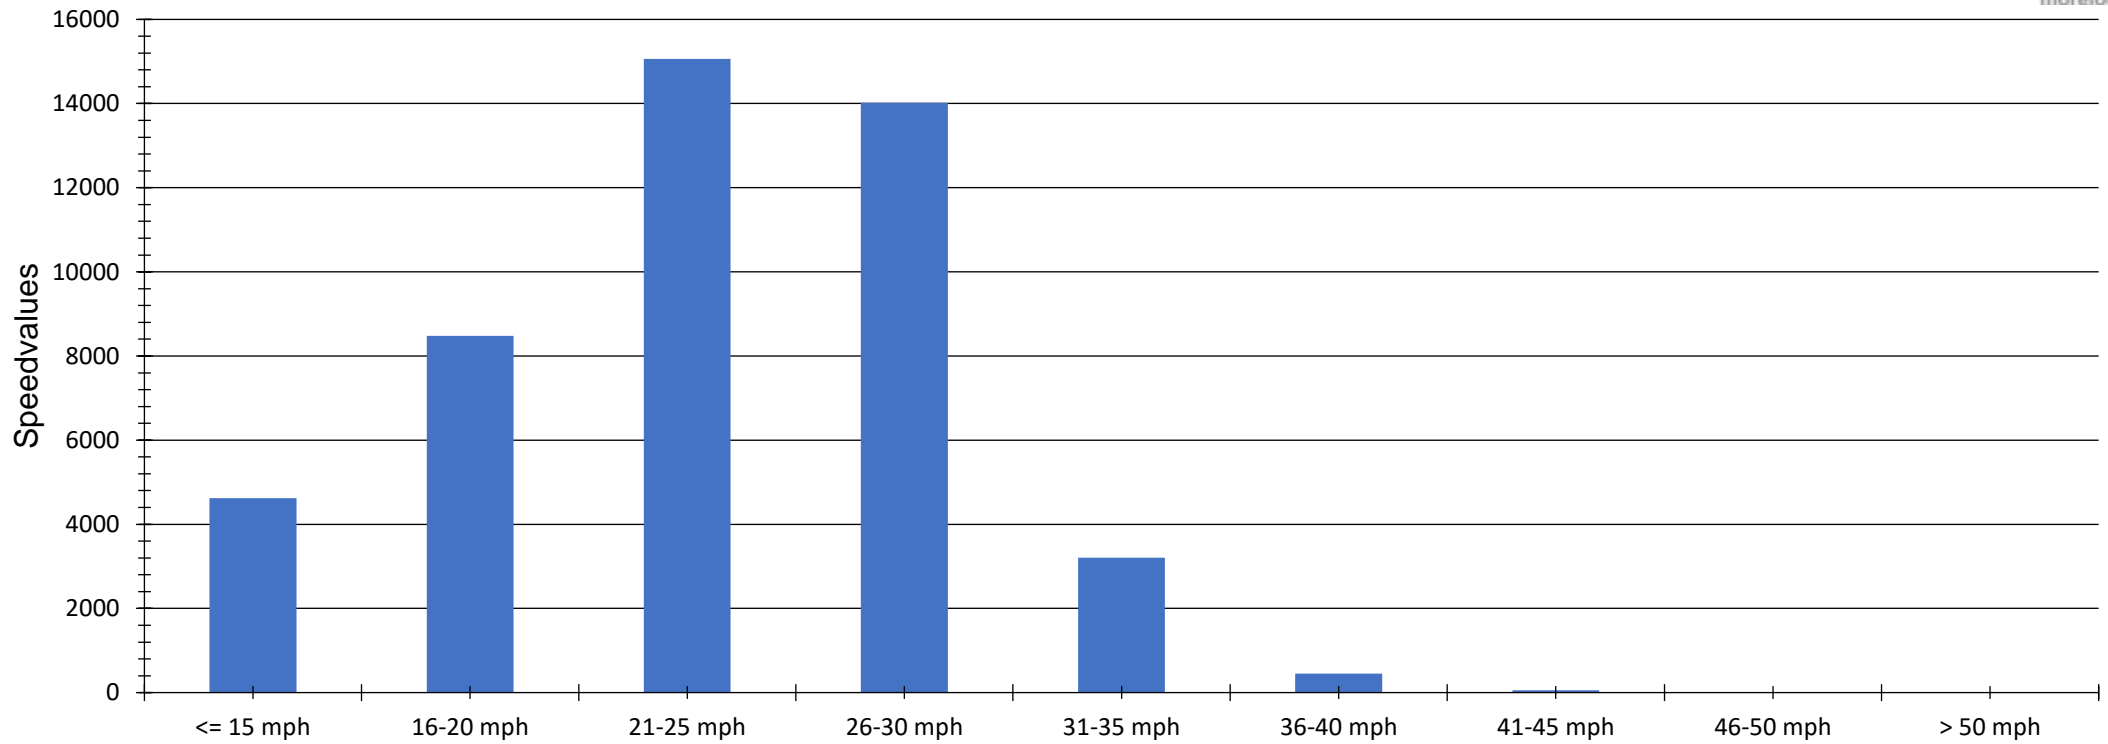

Arena Speed distribution

Evaluation time 07 December 2021,20:00 - 11 January 2022,21:00						
Speed limit	30 mph	Values	Vehicles	Vd[mph]	Vmax[mph]	V85 [mph]
Speed violations	8.12 %	45912	7187	23	56	29
ADT	205					
AYT	74825					
Evaluation direction	Arriving					
Author:	6					
Comment:						
Location:						
Arriving vehicles from:						
Departing vehicles to:						