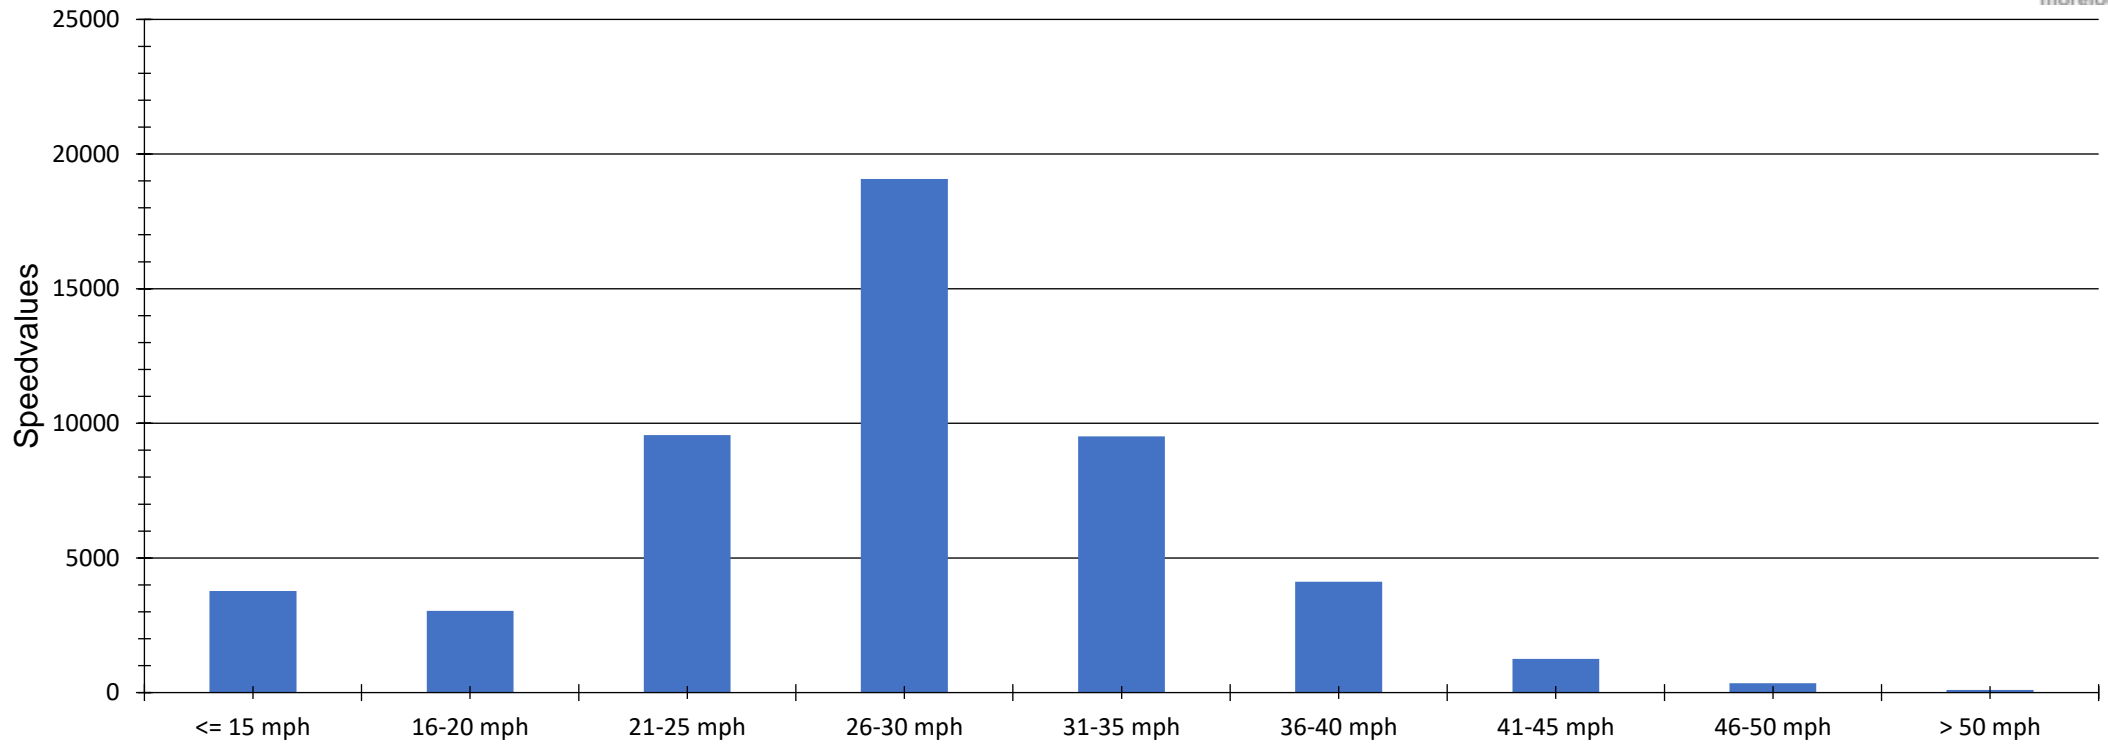

# Village Hall Speed distribution

<b>Evaluation time</b>	07 December 2021,20:00 - 11 January 2022,21:00					
<b>Speed limit</b>	30 mph	<b>Values</b>	<b>Vehicles</b>	<b>Vd[mph]</b>	<b>Vmax[mph]</b>	<b>V85 [mph]</b>
<b>Speed violations</b>	30.20 %	50792	9357	27	67	34
<b>ADT</b>	267					
<b>AYT</b>	97455					
<b>Evaluation direction</b>	Arriving					
<b>Author:</b>	6					
<b>Comment:</b>						
<b>Location:</b>						
<b>Arriving vehicles from:</b>						
<b>Departing vehicles to:</b>						