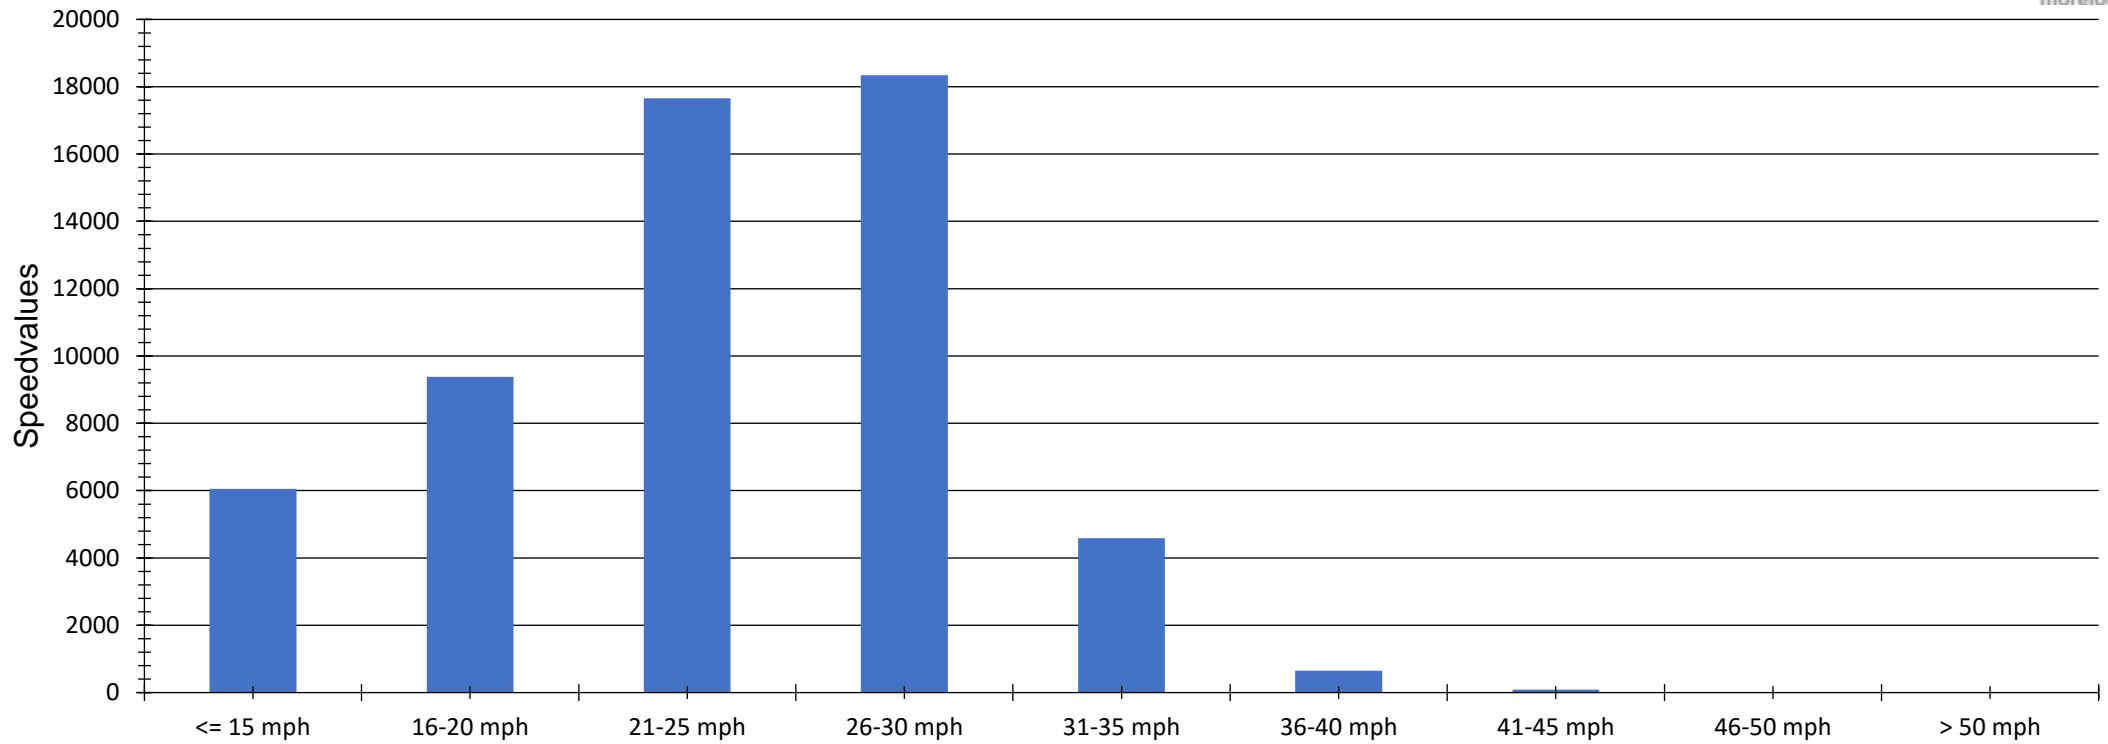

Arena Speed distribution

Evaluation time	01 March 2022,20:00 - 05 April 2022,19:00					
Speed limit	30 mph	Values	Vehicles	Vd[mph]	Vmax[mph]	V85 [mph]
Speed violations	9.41 %	56772	8967	24	57	29
ADT	257					
AYT	93805					
Evaluation direction	Arriving					
Author:	6					
Comment:						
Location:						
Arriving vehicles from:						
Departing vehicles to:						