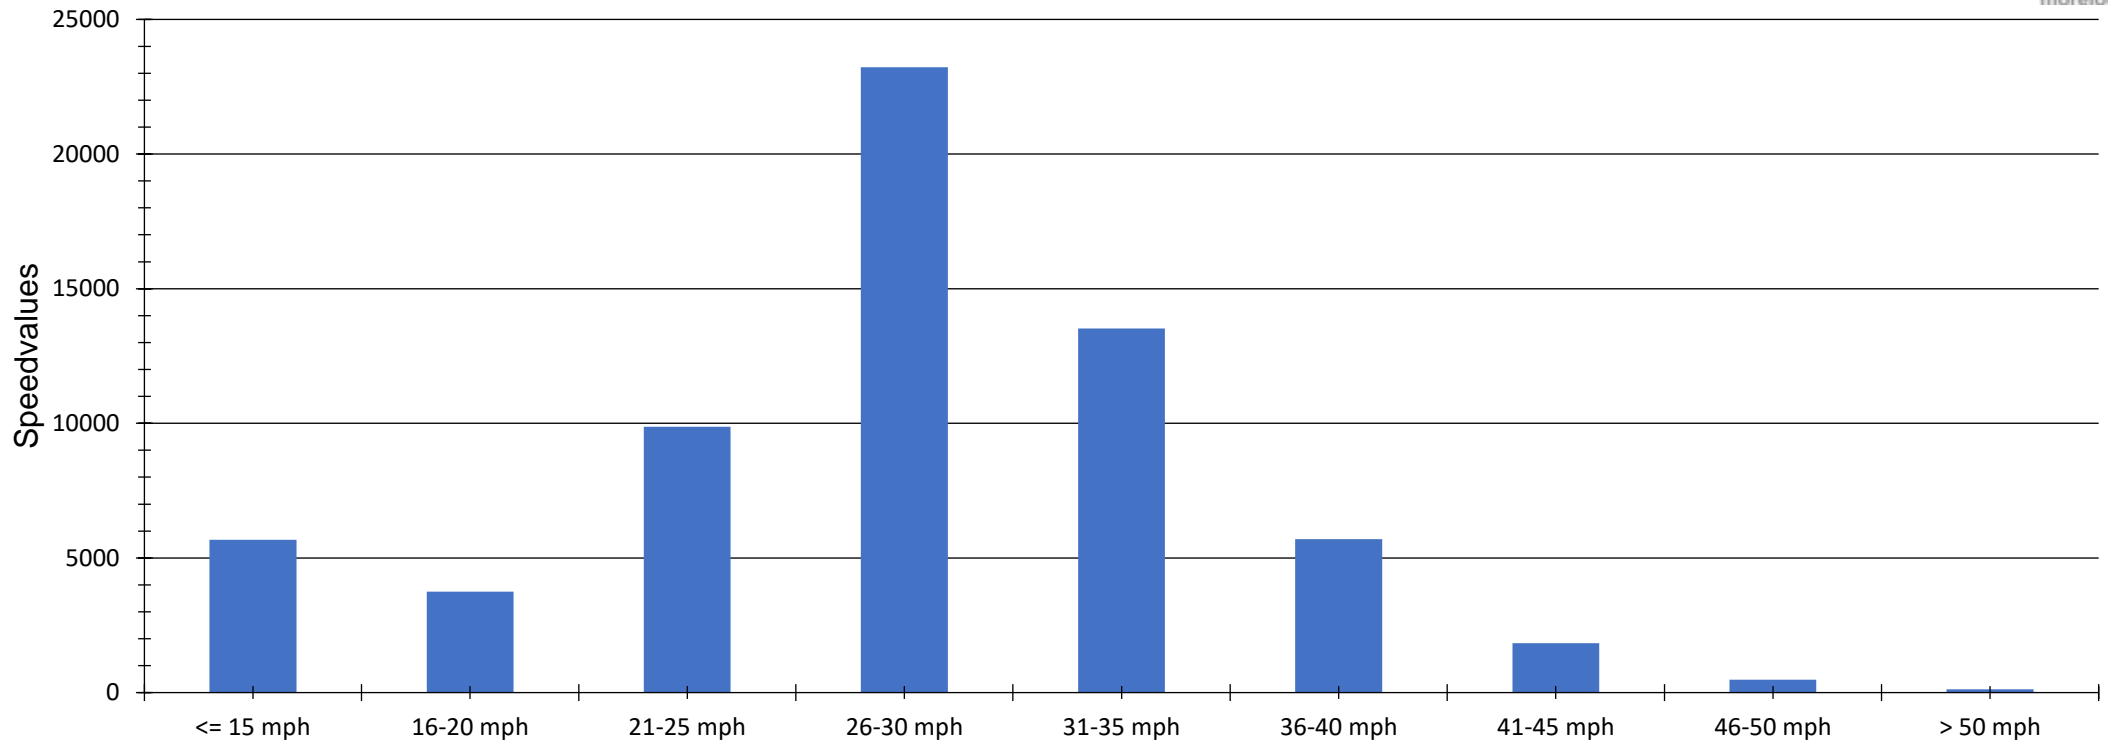

Village Hall Speed distribution

Evaluation time	01 March 2022,20:00 - 05 April 2022,19:00					
Speed limit	30 mph	Values	Vehicles	Vd[mph]	Vmax[mph]	V85 [mph]
Speed violations	33.75 %	64183	11918	28	73	35
ADT	341					
AYT	124465					
Evaluation direction	Arriving					
Author:	6					
Comment:						
Location:						
Arriving vehicles from:						
Departing vehicles to:						