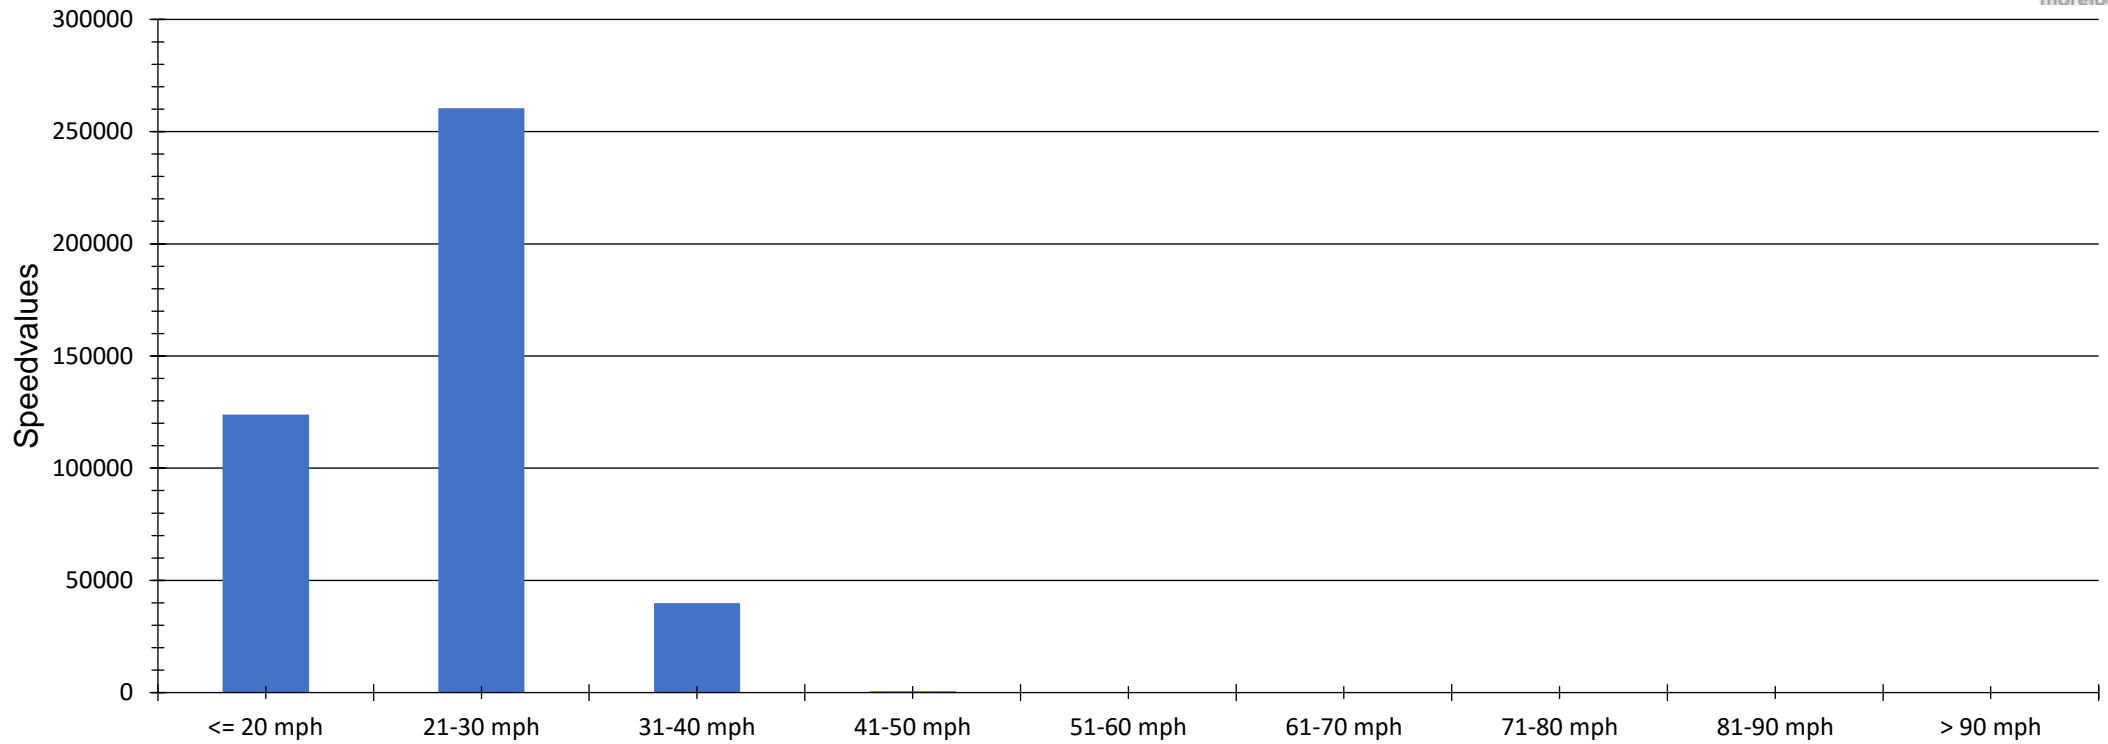

Speed distribution

Evaluation time	04 February 2019,12:00 - 22 October 2019,20:00					
Speed limit	50 mph	Values	Vehicles	Vd[mph]	Vmax[mph]	V85 [mph]
Speed violations	0.01 %	424898	66781	23	60	29
ADT	257					
AYT	93805					
Evaluation direction	Arriving					
Author:	6					
Comment:						
Location:						
Arriving vehicles from:						
Departing vehicles to:						